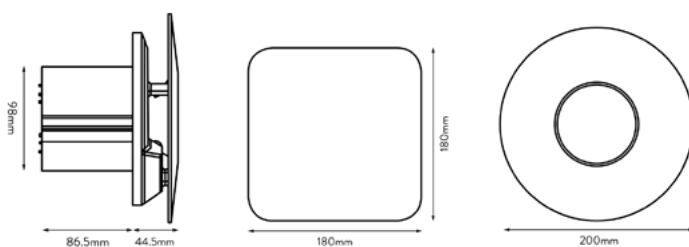

Simply Silent[™] Contour C4

Models: C4SR, C4TSR, C4PSR, C4HTSR

The Simply Silent[™] Contour C4 range effectively eliminates humidity, condensation and odours to improve air quality in bathrooms, shower rooms, cloakrooms and toilets. They use advanced Ghost[™] Air Movement Technology to deliver near-silent running. Suitable for wall, ceiling, panel and window fitting, the C4 range has two speeds selectable at install. To maximise customer choice, C4SR products come complete with both round and square covers in the box.

Dimensions

Glen Dimplex Heating & Ventilation
Millbrook House, Grange Drive, Hedge End, Southampton, SO30 2DF

Technical Details

	C4SR	C4TSR	C4PSR	C4HTSR
No. of Speeds	2	2	2	2
Power (W)	6.3/7.0	6.3/7.0	6.3/7.0	6.3/7.0
Duct Size (mm)	100	100	100	100
Flow rate (l/s)	15/21	15/21	15/21	15/21
Flow rate (m3/h)	54/76	54/76	54/76	54/76
Noise dB(A)3m	15/29	15/29	15/29	15/29
Specific Fan Power				
SFP (W/l/s)	0.42/0.33	0.42/0.33	0.42/0.33	0.42/0.33
IPX Rating	IPX4	IPX4	IPX4	IPX4
Motor Type	AC	AC	AC	AC
Pullcord			✓	
Timer (30s–30mins)		✓		✓
Humidistat (50 to 90%)				✓
Integral backdraught shutter	✓	✓	✓	✓
Height (mm) <small>square / round</small>	180/200	180/200	180/200	180/200
Width (mm) <small>square / round</small>	180/200	180/200	180/200	180/200
Depth (mm)	131	131	131	131
Packed Weight (kg)	1.0	1.0	1.0	1.0
Packed Height (mm)	215	215	215	215
Packed Width (mm)	215	215	215	215
Packed Depth (mm)	210	210	210	210
Colour	White	White	White	White

Product Type	4" / 100mm Axial Fan
Model Numbers	C4SR / C4TSR / C4PSR / C4HTSR
Model Range	Domestic Bathroom Fans
Part Numbers	078339 / 078346 / 078353 / 078360
Barcodes	5011139078339 / 5011139078346 5011139078353 / 5011139078360
Country of Origin	Ireland
Guarantee Period	2 Years