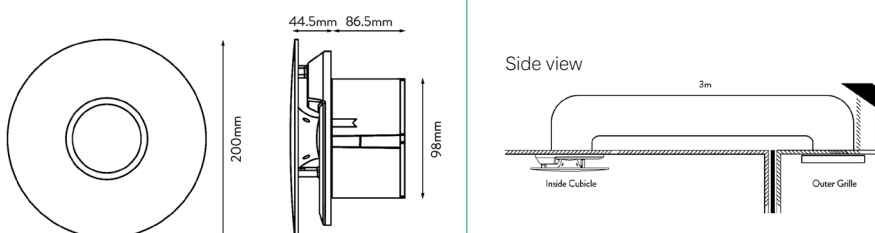

The product includes an integral warm white LED light making it ideal for in-shower installations

Illumi comes complete with a loft fitting kit – 3m of flexible ducting and an external grille - together with a SELV transformer for safe fitting in Splashzone 1 of Bathrooms and Shower Rooms. Illumi is a Timer fan. This means that it is activated by an external switch (for example a light circuit) and will overrun for a period (selectable between 30s and 30mins) once the external switch is turned off.

### Technical Details

	93087AW
No speeds	1
Power (W)	7.0
Duct size (mm)	100
Flow rate (l/s)	21
Flow rate (m <sup>3</sup> /hr)	76
Noise dBA @ 3m	29
Specific Fan Power (W/l/s)	0.32
IPX Rating	4
Motor Type	AC
Backdraught shutters	X
Adjustable Timer (30s to 30 mins)	✓
Fan Diameter (mm)	200
Fan Depth (mm)	131
Fan Colour	white

### Dimensions