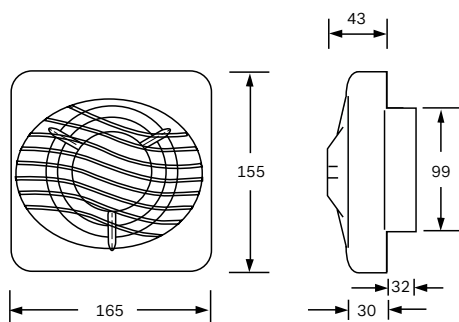

VX100-SP

4" / 100mm axial bathroom fan

A single speed extract fan with a short spigot, ideal for shallow wall or ceiling installations. Compact and easy to install, the fan is designed for bathrooms, shower rooms and ensuites, and includes a lubricated-for-life motor with cut-out protection.

VX100-SP is a Standard fan. This means that the fan turn will stop once the external switch (for example a lighting circuit) is turned off.

Technical Details

	VX100-SP
No. of Speeds	1
Power (W)	12
Duct Size (mm)	100
Flow rate (l/s)	21
Flow rate (m ³ /h)	76
Noise dB(A)3m	41
Specific Fan Power SFP (W/l/s)	0.57
IPX Rating	IPX4
Motor Type	AC
Pullcord	X
Timer (90s–30mins)	X
Integral backdraught shutter	X
Height (mm)	155
Width (mm)	165
Depth (mm)	75
Packed Weight (kg)	0.8
Packed Height (mm)	180
Packed Width (mm)	180
Packed Depth (mm)	90
Colour	White

Dimensions

Model number:
VX100-SP

Product type:
4"/100mm axial fan

Model range:
Domestic Bathroom Fans

**2 Year
Guarantee**

Country of Origin
Ireland