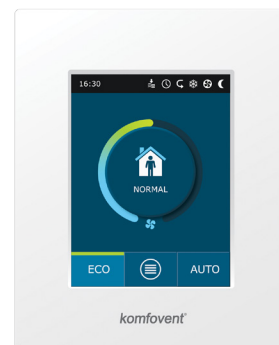

Panel C6.1

CONTROL PANEL

Panel with a touch screen for parameters of air handling unit setting and indication. The panel has integrated thermometer and hygrometer for indoor climate monitoring.

Type	Parameters	Code
Panel C6.1	<ul style="list-style-type: none"> • Integrated web server • Modern design • Factory preset parameters • Indication of parameters • Setting of all parameters from panel • Colored touch-sensitive LED display 	745201581